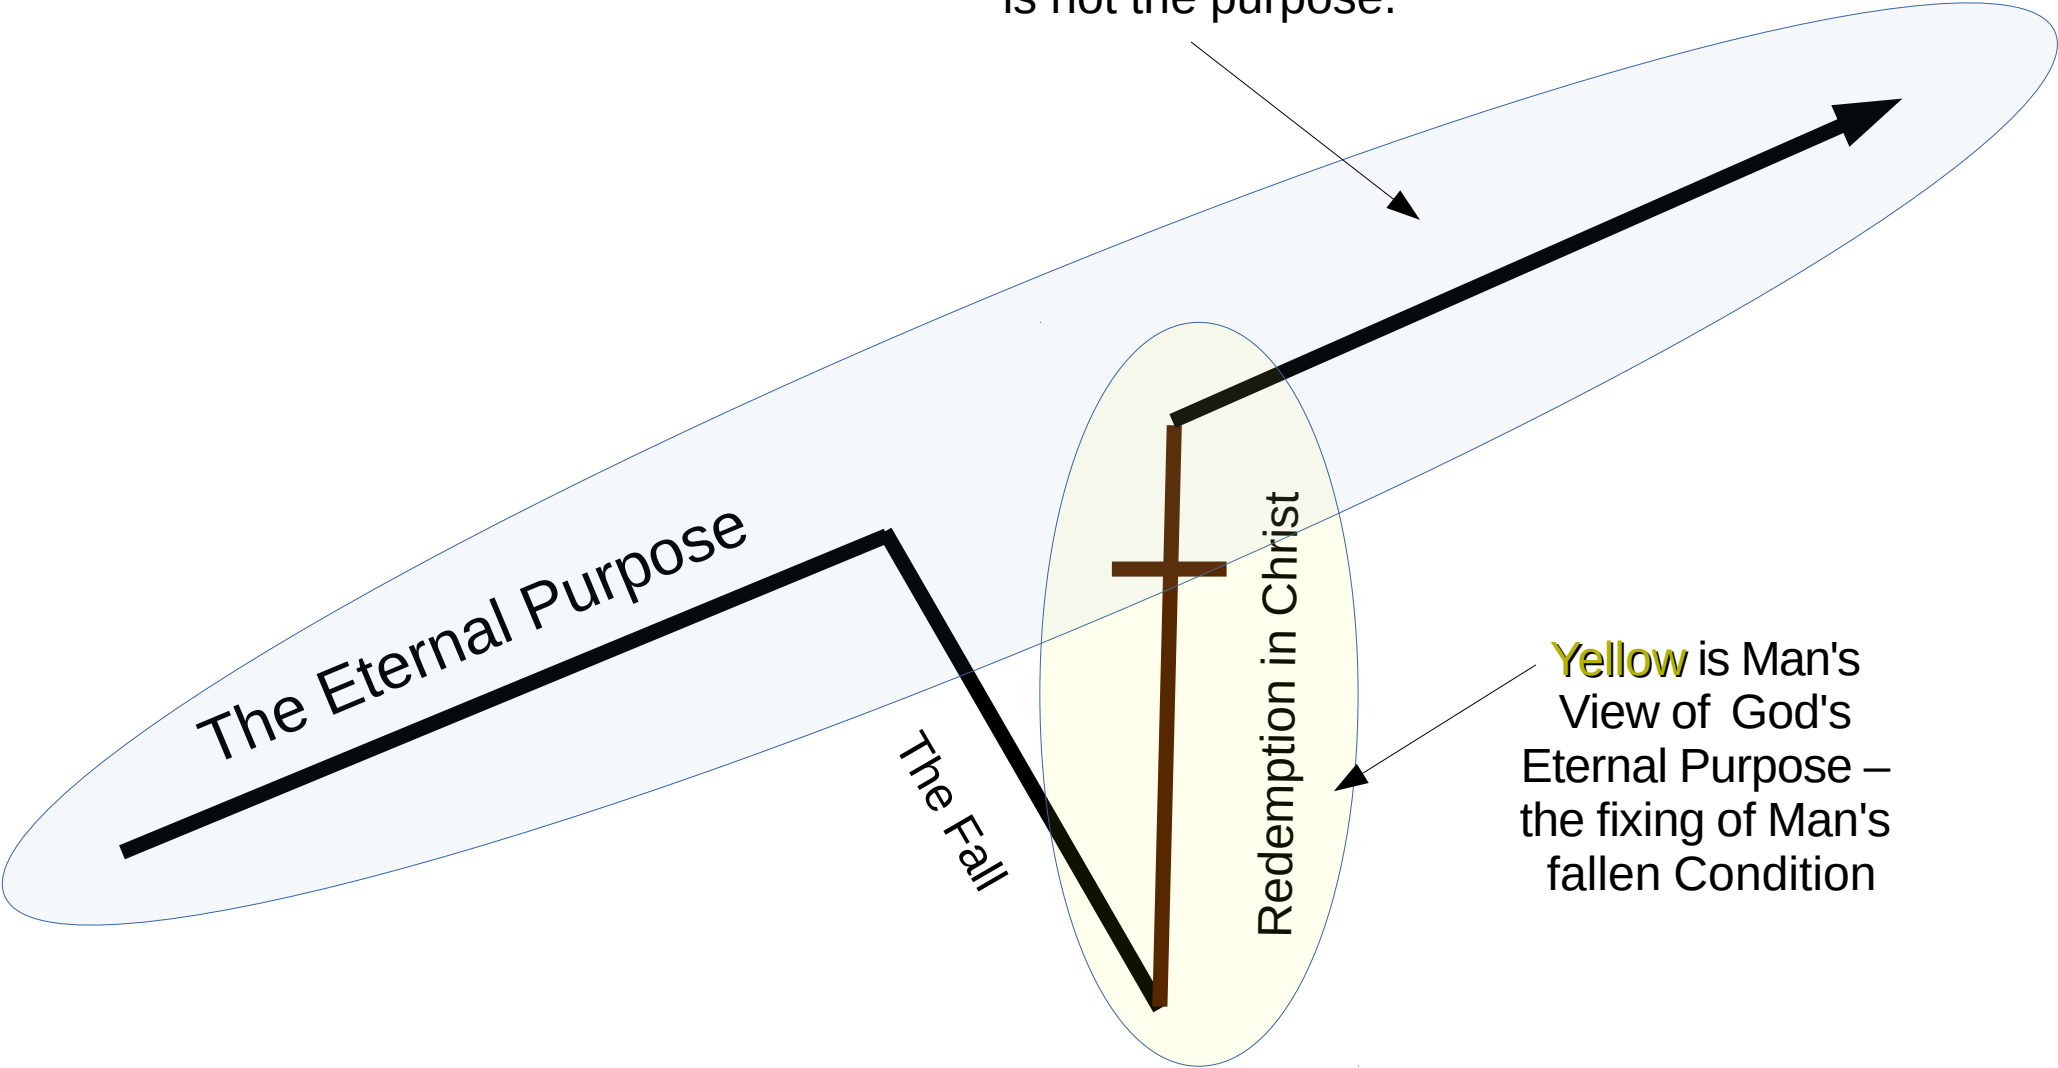

**Blue** is God's view of His Eternal Purpose.  
The redemption of man is involved, but is not the purpose.

The Eternal Purpose

The Fall

Redemption in Christ

**Yellow** is Man's View of God's Eternal Purpose – the fixing of Man's fallen Condition